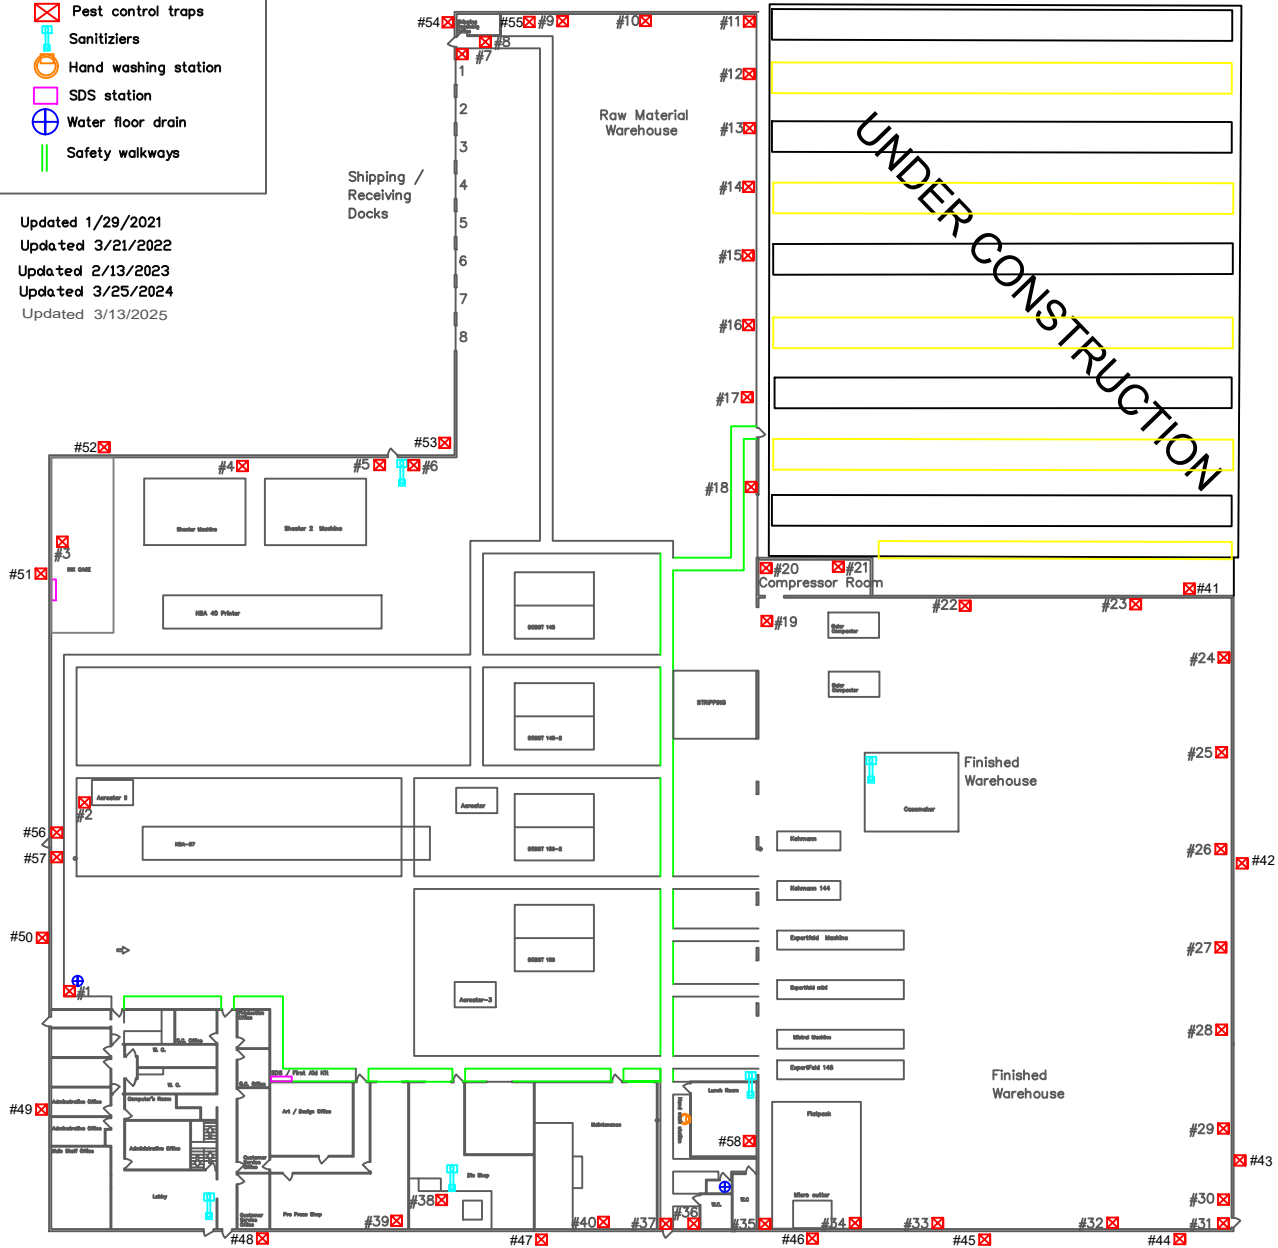

SQF LAYOUTS

-  Pest control traps
-  Sanitizers
-  Hand washing station
-  SDS station
-  Water floor drain
-  Safety walkways

Updated 1/29/2021
 Updated 3/21/2022
 Updated 2/13/2023
 Updated 3/25/2024
 Updated 3/13/2025

UNDER CONSTRUCTION

PARKING LOT

PARKING LOT